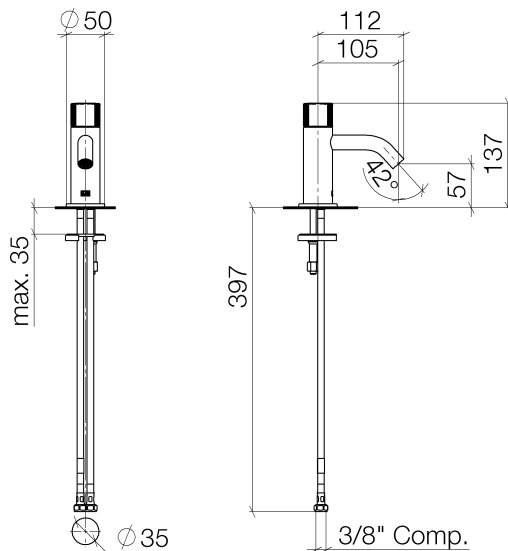

Sink - Meta

META PURE Single-lever lavatory mixer without drain - polished chrome

Article number: 33 525 664-00 0010

- 4-1/8" Projection
- Progressive temperature cartridge
- Round aerated stream
- Total height 5-3/8"
- Height to aerator/spout outlet 2-1/4"
- 1-3/8" hole diameter
- Optional flange Ø 2" included
- 2 x pressure hose with 3/8" compression fitting
- Water flow rate limited to max. 1.2 gpm
- lead-free

polished chrome

Dimensional drawing

All dimensions in mm / inch = mm x 0,0394

Model/program/technical modifications and error excepted
For more information see: www.dornbracht.com + 49 (0) 2371 433-460 mail@dornbrachtgroup.de

Sink - Meta

META PURE Single-lever lavatory mixer without drain - polished chrome

Article number: 33 525 664-00 0010

Flow rate chart

Sink - Meta

META PURE Single-lever lavatory mixer without drain - polished chrome