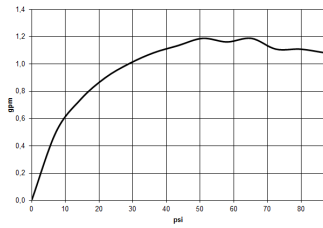

Sink - Meta

META PURE Single-lever lavatory mixer without drain - polished chrome

Article number: 33 525 664-00 0010

- 4-1/8" Projection
- Progressive temperature cartridge
- Round aerated stream
- Total height 5-3/8"
- Height to aerator/spout outlet 2-1/4"
- 1-3/8" hole diameter
- Optional flange Ø 2" included
- 2 x pressure hose with 3/8" compression fitting
- Water flow rate limited to max. 1.2 gpm
- lead-free

polished chrome

Dimensional drawing

All dimensions in mm / inch = mm x 0,0394

Model/program/technical modifications and error excepted
For more information see: www.dornbracht.com + 49 (0) 2371 433-460 mail@dornbrachtgroup.de

Sink - Meta

META PURE Single-lever lavatory mixer without drain - polished chrome

Article number: 33 525 664-00 0010

Flow rate chart

Sink - Meta

META PURE Single-lever lavatory mixer without drain - polished chrome